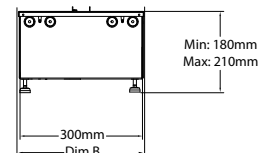

Flame Connect app available for smartphone

Very suitable for installation

Cassette 500 retail Multi Optimyst

230V/50Hz | 260 Watt

Experience Better Living

Unit Dimensions

DIMENSIONS

	Width (cm)	Height (cm)	Depth (cm)
Cassette 500 (retail)	51	23	30
Cassette 1000 (retail)	101	23	30