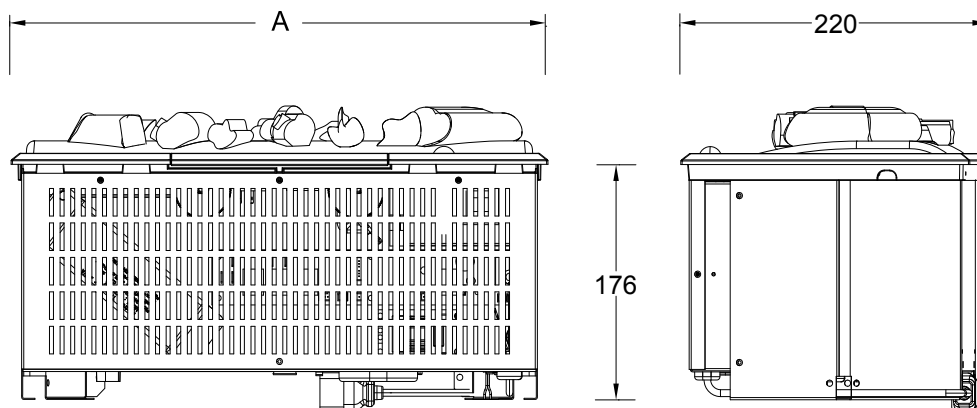

'A' mm
CAS400/600	407

All cassettes must have adequate ventilation for an optimal fire experience.
For advice, read the manuals or visit the website www.dimplex-fires.eu

	Cassette 400/600 LED	
General specifications	Fire system	Optimyst®
	Article number	210791
	EAN code	5011139210791
	Model	Cassette series
	View of the fire	4 sided
	Colour	White
	Decoration / fuel bed	Metal plate (optional with log set)
Product size	Measurements view of the fire (WxH)	38 x 20 cm
	Outside dimensions WxHxD	41 x 18 x 22 cm
Features	Heat output	No
	Thermostat	-
	Remote control	Yes
	Manual controlling directly at the fireplace possible yes / no	Yes
	Light module	LED
	Sound module	-
	Colour effects settings	-
Power consumption	Heat setting 1 in W	-
	Heat setting 2 in W	-
	Flame only operation in W	125W
	Max. consumption	125W
Voltage	Voltage/Electrical frequency	230V/50Hz
Specifications	Product weight in kg	5
	Length of the cord	1,5 m
	Warranty	2 year