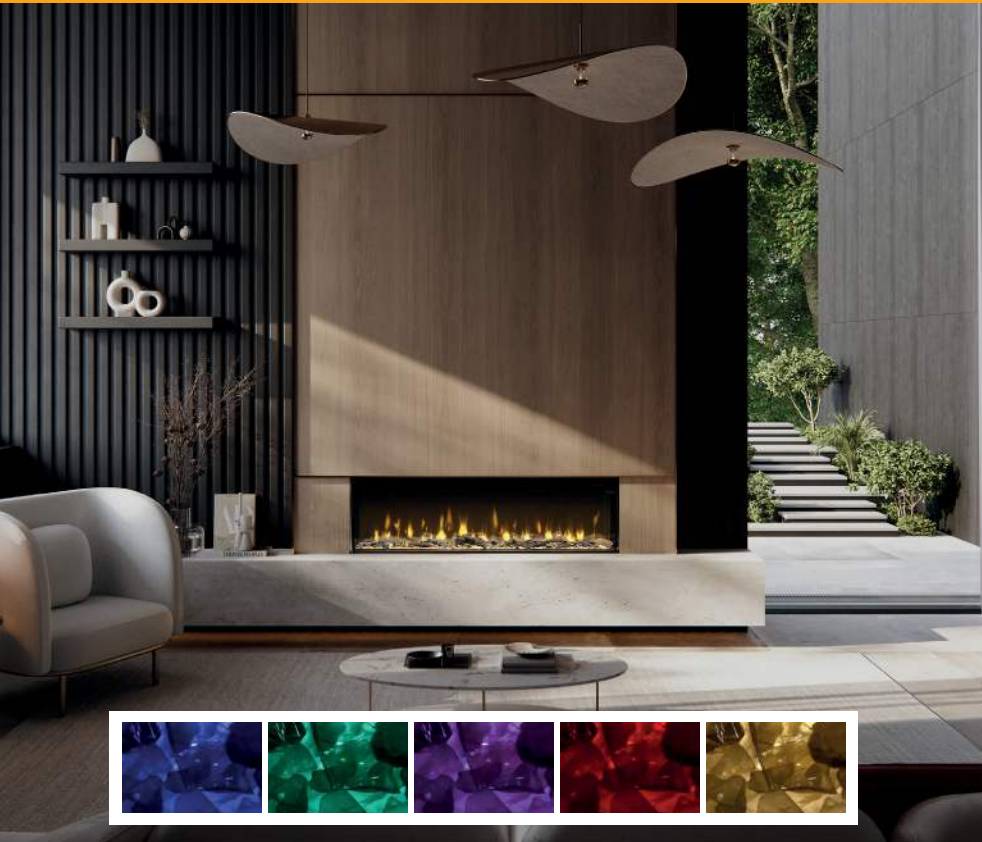

Ignite Bold 50 | 60 | 74

230V/50Hz | 27 Watt

Experience Better Living

Built In

Designed to impress, the Ignite Bold is a stunningly realistic electric fire infusing atmosphere and warmth into any room. This model comes in three different sizes, 50", 60", and 74", and with the unique linking kit, you can connect multiple fires together to create an even longer fireplace, making the Ignite Bold the perfect solution for both domestic and commercial applications. Combining design Inspiration with the very latest technologies, this stylish fire provides an eye-catching flame experience through the Optiflame effect, originally crafted by Dimplex. This modern, built-in fire comes with a mirror effect that increases the depth of the fire, plus with the high viewing glass, you will be captivated by the mesmerizing flames dancing over the realistic logs providing a warming glow.

Comes as standard with a logset and tumbled glass. Optional realistic oak-look logset.

Ability to switch between glow bed colours.

Colour alternating flame effects.

Powerful fan-assisted heating by safe element that provides additional heating on demand.