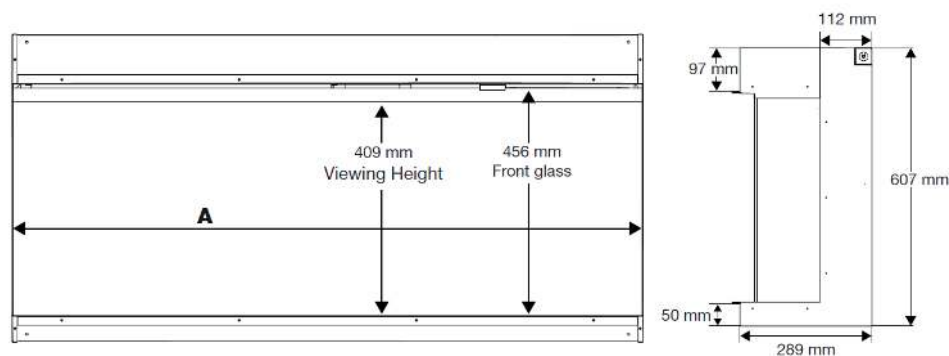

Patented ComfortSaver heating system.

7 Day Programmable Timer.

Ignite Bold 50 | 60 | 74

230V/50Hz | 27 Watt

Experience Better Living

Unit Dimensions

MODEL	A
Ignite Bold 50	124,6cm
Ignite Bold 60	156,5cm
Ignite Bold 74	188,3cm

Specifications

TECHNICAL DETAILS	Ignite Bold 50	Ignite Bold 60	Ignite Bold 74
Flame Effect system	Optiflame®	Optiflame®	Optiflame®
Model number	500003596	500003597	500003598
GTIN/UPC	5011139088383	5011139088390	5011139088406
Model	Built-in	Built-in	Built-in
View Type	1-, 2-, or 3-sided	1-, 2-, or 3-sided	1-, 2-, or 3-sided
Colour - Furniture	Black	Black	Black
Media Bed	Logs and tumbled glass	Logs and tumbled glass	Logs and tumbled glass
Viewing window WxH (cm)	124,6x40,9	156,5x40,9	188,3x40,9
Build in dim (WxHxD) (cm)	124,6x60,7x28,9	156,5x60,7x28,9	188,3x60,7x28,9
Heating function	Yes	Yes	Yes
Heating Element	Yes	Yes	Yes
Remote Control	Yes	Yes	Yes
Manual Operation on the fireplace possible	Yes	Yes	Yes
Lighting Module	LED	LED	LED
Sound	No	No	No
Media Bed Flame Colours	Yes	Yes	Yes
Heat Setting 1 in Watts	1000	1000	1000
Heat Setting 2 in Watts	2000	2000	2000
Power consumption (flame effect) (Watt)	19	23	27
Wattage	2000	2000	2000
Voltage	230V/50Hz	230V/50Hz	230V/50Hz
Unpacked Weight (kg)	44 kg	51,5 kg	57 kg
Plug Length	1 m	1 m	1 m
Warranty	2 Years	2 Years	2 Years