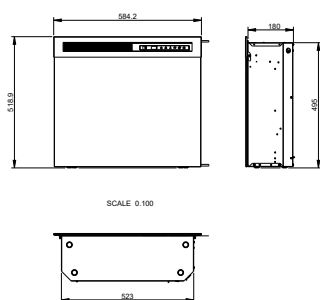

**23" Firebox - XHD23**  
210951 / 5011139210951

**26" Firebox - XHD26**  
210975 / 5011139210975

**28" Firebox - XHD28**  
211002 / 5011139211002

**23" Firebox - XHD23**

**26" Firebox - XHD26**

**28" Firebox - XHD28**

		23" Firebox - XHD23	26" Firebox - XHD26	28" Firebox - XHD28
<b>General specifications</b>	Fire system	Optiflame®	Optiflame®	Optiflame®
	Article number	210951	210975	211002
	EAN code	5011139210951	5011139210975	5011139211002
	Model	Firebox	Firebox	Firebox
	View of the fire	1 sided	1 sided	1 sided
	Colour	Black	Black	Black
	Decoration / fuel bed	LED log set	LED log set	LED log set
<b>Product size</b>	Measurements view of the fire (WxH)	52 x 42 cm	60 x 38 cm	62 x 48 cm
	Outside dimensions WxHxD	58,4 x 51,9 x 19 cm	66 x 47,9 x 19cm	65,2 x 59,6 x 19 cm
<b>Features</b>	Heat output	Yes	Yes	Yes
	Thermostat	Yes	Yes	Yes
	Remote control	Yes	Yes	Yes
	Manual controlling directly at the fireplace possible yes / no	Yes, only flame and effects	Yes, only flame and effects	Yes, only flame and effects
	Light module	LED	LED	LED
	Sound module	No	No	No
	Colour effects settings	Yes, flames can be adjusted to more blue, red or orange color.	Yes, flames can be adjusted to more blue, red or orange color.	Yes, flames can be adjusted to more blue, red or orange color.
<b>Power consumption</b>	Heat setting 1 in W	1400W	1400W	1400W
	Heat setting 2 in W	-	-	-
	Flame only operation in W	7W	7W	7W
	Max. consumption	1400W	1400W	1400W
<b>Voltage</b>	Voltage/Electrical frequency	230V/50Hz	230V/50Hz	230V
<b>Specifications</b>	Product weight in kg	12	11	14,5
	Length of the cord	1,5 m	1,5 m	1,5 m
	Warranty	2 year	2 year	2 year