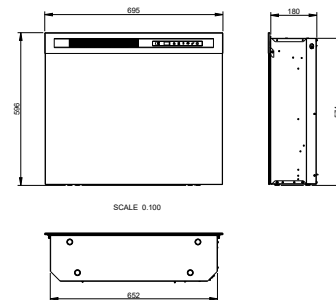

**23" Firebox - XHD23**  
210951 / 5011139210951

**26" Firebox - XHD26**  
210975 / 5011139210975

**28" Firebox - XHD28**  
211002 / 5011139211002

**23" Firebox - XHD23**

**26" Firebox - XHD26**

**28" Firebox - XHD28**

		23" Firebox - XHD23	26" Firebox - XHD26	28" Firebox - XHD28
<b>General specifications</b>	Fire system	Optiflame®	Optiflame®	Optiflame®
	Article number	210951	210975	211002
	EAN code	5011139210951	5011139210975	5011139211002
	Model	Firebox	Firebox	Firebox
	View of the fire	1 sided	1 sided	1 sided
	Colour	Black	Black	Black
	Decoration / fuel bed	LED log set	LED log set	LED log set
<b>Product size</b>	Measurements view of the fire (WxH)	52 x 42 cm	60 x 38 cm	62 x 48 cm
	Outside dimensions WxHxD	58,4 x 51,9 x 19 cm	66 x 47,9 x 19cm	65,2 x 59,6 x 19 cm
<b>Features</b>	Heat output	Yes	Yes	Yes
	Thermostat	Yes	Yes	Yes
	Remote control	Yes	Yes	Yes
	Manual controlling directly at the fireplace possible yes / no	Yes, only flame and effects	Yes, only flame and effects	Yes, only flame and effects
	Light module	LED	LED	LED
	Sound module	No	No	No
	Colour effects settings	Yes, flames can be adjusted to more blue, red or orange color.	Yes, flames can be adjusted to more blue, red or orange color.	Yes, flames can be adjusted to more blue, red or orange color.
<b>Power consumption</b>	Heat setting 1 in W	1400W	1400W	1400W
	Heat setting 2 in W	-	-	-
	Flame only operation in W	7W	7W	7W
	Max. consumption	1400W	1400W	1400W
<b>Voltage</b>	Voltage/Electrical frequency	230V/50Hz	230V/50Hz	230V
<b>Specifications</b>	Product weight in kg	12	11	14,5
	Length of the cord	1,5 m	1,5 m	1,5 m
	Warranty	2 year	2 year	2 year