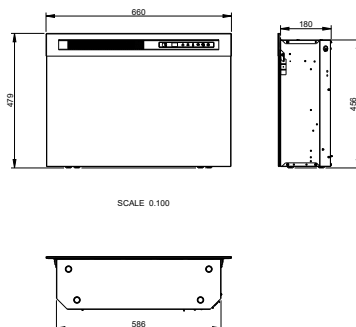

**23" Firebox - XHD23**  
210951 / 5011139210951

**26" Firebox - XHD26**  
210975 / 5011139210975

**28" Firebox - XHD28**  
211002 / 5011139211002

**23" Firebox - XHD23**

**26" Firebox - XHD26**

**28" Firebox - XHD28**

		23" Firebox - XHD23	26" Firebox - XHD26	28" Firebox - XHD28
<b>General specifications</b>	Fire system	Optiflame®	Optiflame®	Optiflame®
	Article number	210951	210975	211002
	EAN code	5011139210951	5011139210975	5011139211002
	Model	Firebox	Firebox	Firebox
	View of the fire	1 sided	1 sided	1 sided
	Colour	Black	Black	Black
	Decoration / fuel bed	LED log set	LED log set	LED log set
<b>Product size</b>	Measurements view of the fire (WxH)	52 x 42 cm	60 x 38 cm	62 x 48 cm
	Outside dimensions WxHxD	58,4 x 51,9 x 19 cm	66 x 47,9 x 19cm	65,2 x 59,6 x 19 cm
<b>Features</b>	Heat output	Yes	Yes	Yes
	Thermostat	Yes	Yes	Yes
	Remote control	Yes	Yes	Yes
	Manual controlling directly at the fireplace possible yes / no	Yes, only flame and effects	Yes, only flame and effects	Yes, only flame and effects
	Light module	LED	LED	LED
	Sound module	No	No	No
	Colour effects settings	Yes, flames can be adjusted to more blue, red or orange color.	Yes, flames can be adjusted to more blue, red or orange color.	Yes, flames can be adjusted to more blue, red or orange color.
<b>Power consumption</b>	Heat setting 1 in W	1400W	1400W	1400W
	Heat setting 2 in W	-	-	-
	Flame only operation in W	7W	7W	7W
	Max. consumption	1400W	1400W	1400W
<b>Voltage</b>	Voltage/Electrical frequency	230V/50Hz	230V/50Hz	230V
<b>Specifications</b>	Product weight in kg	12	11	14,5
	Length of the cord	1,5 m	1,5 m	1,5 m
	Warranty	2 year	2 year	2 year