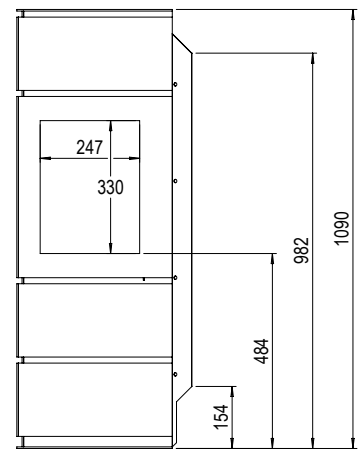

Blokhuis

ENERG Y UA
енергия · енергія IE IA

Faber **Blokhuis**

A++
A+
A
B
C
D
E
F
G

A

6,1 kW

ENERGIA · ЕНЕРГИЯ · ΕΝΕΡΓΕΙΑ · ENERGIA · ENERGY · ENERGIE · ENERGI

2015/1186

Specifications Blokhuis

Type	Vrijstaande haard
Model	Three-sided model
Exterior dimensions WxHxD in mm	560 x1090 x 435
Fire display WxHxD in mm	435 x 330 x 247
System	Log Burner® Inclusief Symbio®
Decoration	Log set
Back walls	Staal lamel
Remote	Symax
Power (kW)	6,1
Operating system	Mertik
Energy label	A

Available with the options single, double or efficiency module.

OPTIONS

- Single Module
- Double Module
- Rendement Module

For more information, please take a look at the website

www.faberfires.com

There is **so much to tell...**