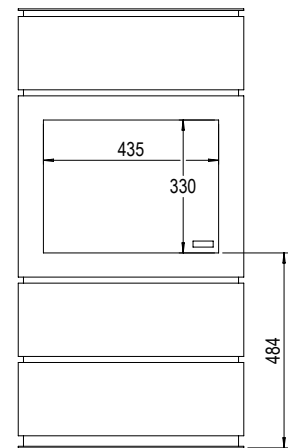

Blokhuis

ENERG Y UA
енергия · енергія IE IA

Faber **Blokhuis**

A++
A+
A
B
C
D
E
F
G

A

6,1 kW

ENERGIA · ЕНЕРГИЯ · ΕΝΕΡΓΕΙΑ · ENERGIA · ENERGY · ENERGIE · ENERGI

2015/1186

Specifications Blokhuis

Type	Vrijstaande haard
Model	Three-sided model
Exterior dimensions WxHxD in mm	560 x1090 x 435
Fire display WxHxD in mm	435 x 330 x 247
System	Log Burner® Inclusief Symbio®
Decoration	Log set
Back walls	Staal lamel
Remote	Symax
Power (kW)	6,1
Operating system	Mertik
Energy label	A

Available with the options single, double or efficiency module.

OPTIONS

- Single Module
- Double Module
- Rendement Module

For more information, please take a look at the website

www.faberfires.com

There is **so much to tell...**