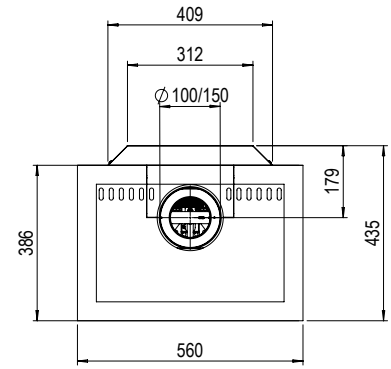

Blokhuis

ENERG Y UA
енергия · енергія IE IA

Faber **Blokhuis**

A++
A+
A
B
C
D
E
F
G

A

6,1 kW

ENERGIA · ЕНЕРГИЯ · ΕΝΕΡΓΕΙΑ · ENERGIA · ENERGY · ENERGIE · ENERGI

2015/1186

Specifications Blokhuis

Type	Vrijstaande haard
Model	Three-sided model
Exterior dimensions WxHxD in mm	560 x1090 x 435
Fire display WxHxD in mm	435 x 330 x 247
System	Log Burner® Inclusief Symbio®
Decoration	Log set
Back walls	Staal lamel
Remote	Symax
Power (kW)	6,1
Operating system	Mertik
Energy label	A

Available with the options single, double or efficiency module.

OPTIONS

- Single Module
- Double Module
- Rendement Module

For more information, please take a look at the website

www.faberfires.com

There is **so much to tell...**