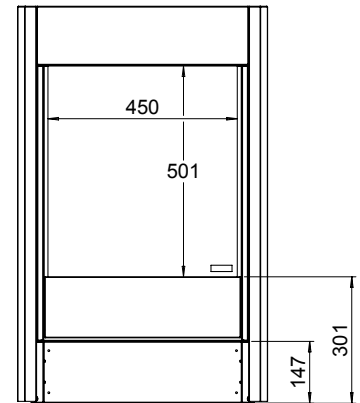

Farum |

Specifications Farum

Type	Vrijstaande haard
Model	Frontmodel
Exterior dimensions WxHxD in mm	594 x 944 x 323
Fire display WxHxD in mm	450 x 501
System	Emberbed Burner®
Decoration	Log set en Carrara kiezel
Back walls	Smooth steel
Remote	GV60
Power (kW)	4,2
Operating system	Mertik
Energy label	A