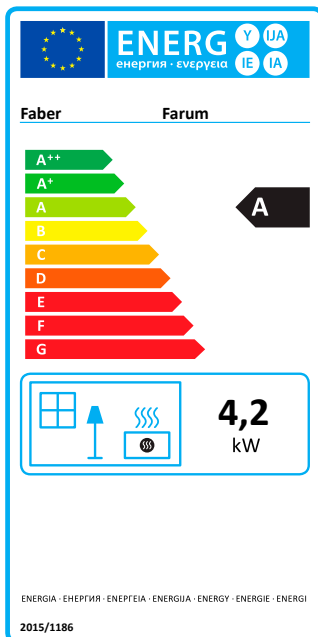

Farum |

Specifications Farum

Type	Vrijstaande haard
Model	Frontmodel
Exterior dimensions WxHxD in mm	594 x 944 x 323
Fire display WxHxD in mm	450 x 501
System	Emberbed Burner®
Decoration	Log set en Carrara kiezel
Back walls	Smooth steel
Remote	GV60
Power (kW)	4,2
Operating system	Mertik
Energy label	A