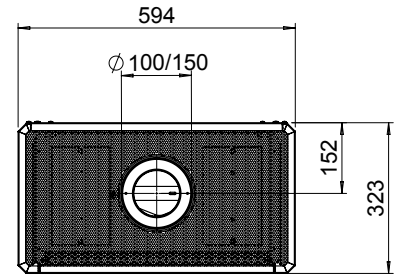

Farum |

Specifications Farum

Type	Vrijstaande haard
Model	Frontmodel
Exterior dimensions WxHxD in mm	594 x 944 x 323
Fire display WxHxD in mm	450 x 501
System	Emberbed Burner®
Decoration	Log set en Carrara kiezel
Back walls	Smooth steel
Remote	GV60
Power (kW)	4,2
Operating system	Mertik
Energy label	A