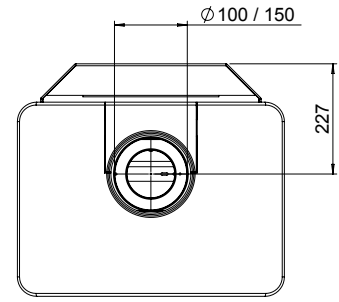

Skive |

Specifications Skive

Type	Vrijstaande hanghaard
Model	Three-sided model
Exterior dimensions WxHxD in mm	550 x 672 x 479
Fire display WxHxD in mm	460 x 335 x 250
System	Log Burner®
Decoration	Log set
Back walls	Staal lamel
Remote	GV60
Power (kW)	6,1
Operating system	Mertik
Energy label	A