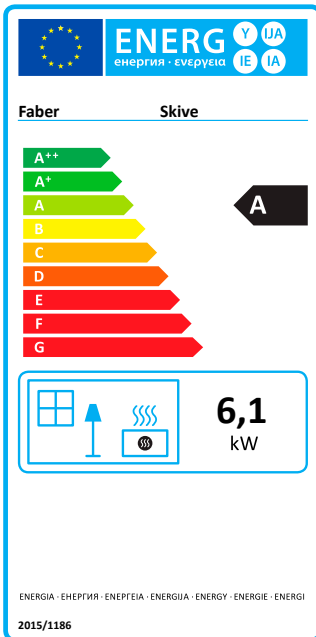

Skive |

Specifications Skive

Type	Vrijstaande hanghaard
Model	Three-sided model
Exterior dimensions WxHxD in mm	550 x 672 x 479
Fire display WxHxD in mm	460 x 335 x 250
System	Log Burner®
Decoration	Log set
Back walls	Staal lamel
Remote	GV60
Power (kW)	6,1
Operating system	Mertik
Energy label	A