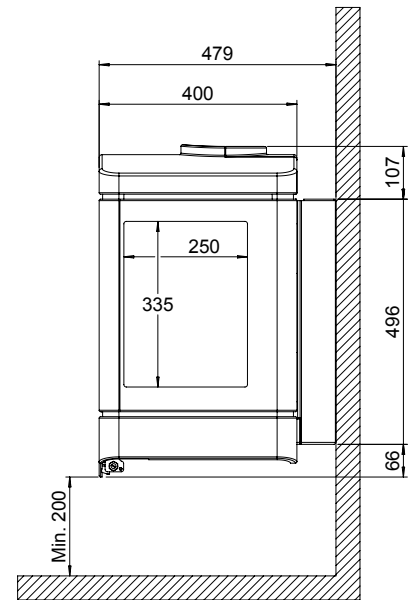

Skive |

Specifications Skive

Type	Vrijstaande hanghaard
Model	Three-sided model
Exterior dimensions WxHxD in mm	550 x 672 x 479
Fire display WxHxD in mm	460 x 335 x 250
System	Log Burner®
Decoration	Log set
Back walls	Staal lamel
Remote	GV60
Power (kW)	6,1
Operating system	Mertik
Energy label	A