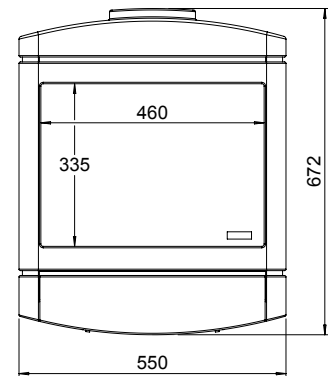

Skive |

Specifications Skive

Type	Vrijstaande hanghaard
Model	Three-sided model
Exterior dimensions WxHxD in mm	550 x 672 x 479
Fire display WxHxD in mm	460 x 335 x 250
System	Log Burner®
Decoration	Log set
Back walls	Staal lamel
Remote	GV60
Power (kW)	6,1
Operating system	Mertik
Energy label	A