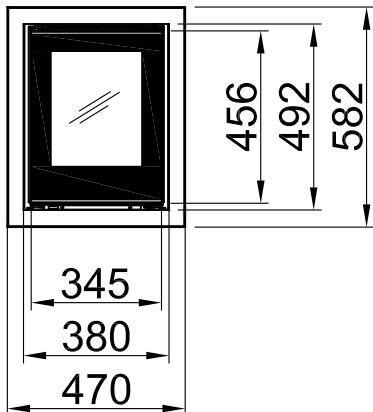

Linear Cassette XS 500 + frame 45mm

RLA

2016/06/01