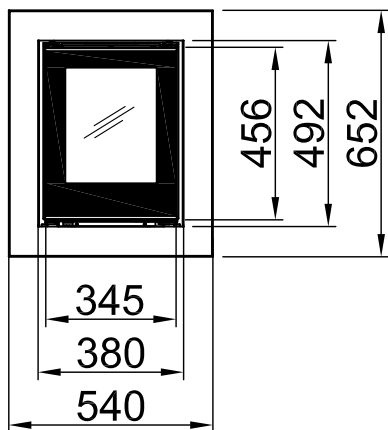

Linear Cassette XS 500 + frame 80 mm

RLA

2016/06/01