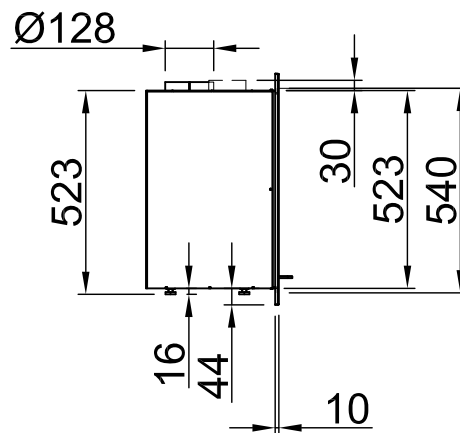

Linear Cassette XS 500 + frame 60 mm

RLA

2016/06/01