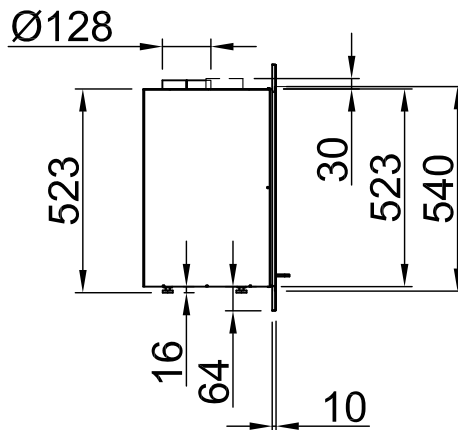

Linear Cassette XS 500 + frame 80 mm

RLA

2016/06/01