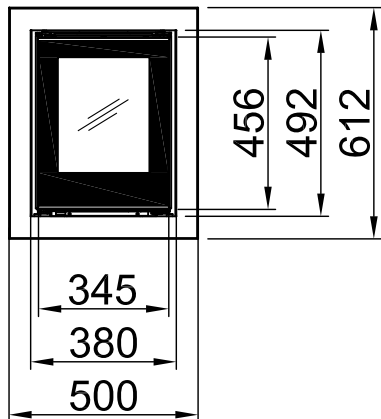

Linear Cassette XS 500 + frame 60 mm

RLA

2016/06/01