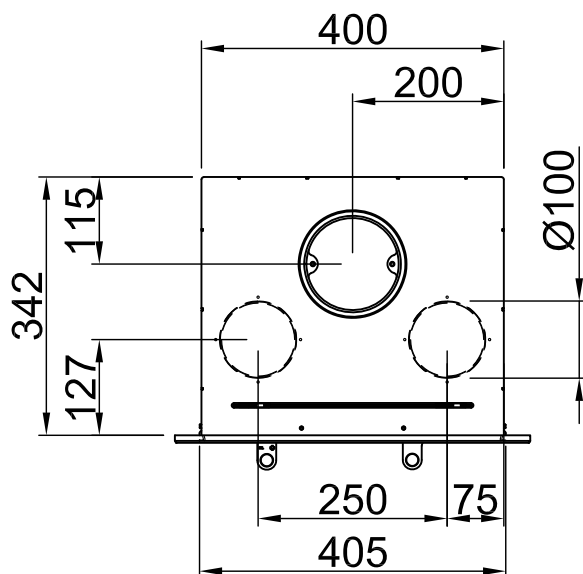

Linear Cassette XS 500 + frame 45mm

RLA

2016/06/01

~1:20

~1:10

*optional
*optional
*optional
*optional
*optional
*optional