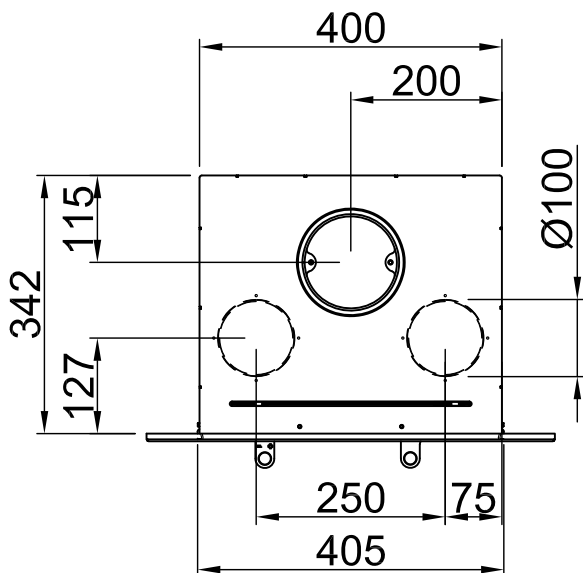

Linear Cassette XS 500 + frame 80 mm

RLA

2016/06/01

~1:20

~1:10

*optional
*optional
*optional
*optional
*optional
*optional