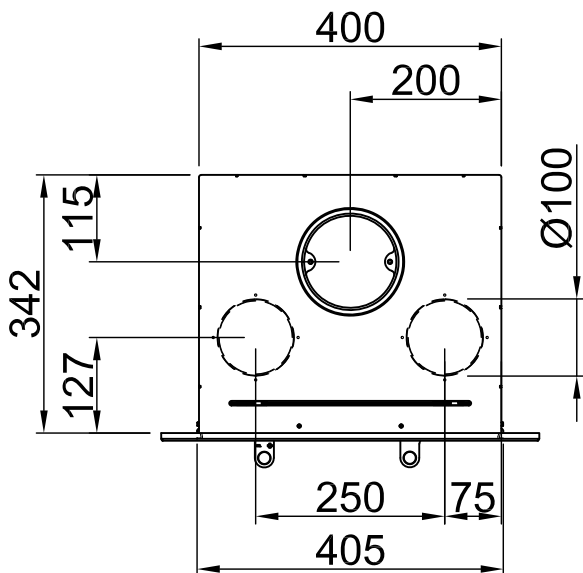

Linear Cassette XS 500 + frame 60 mm

RLA

2016/06/01

~1:20

~1:10

*optional
*optional
*optional
*optional
*optional
*optional