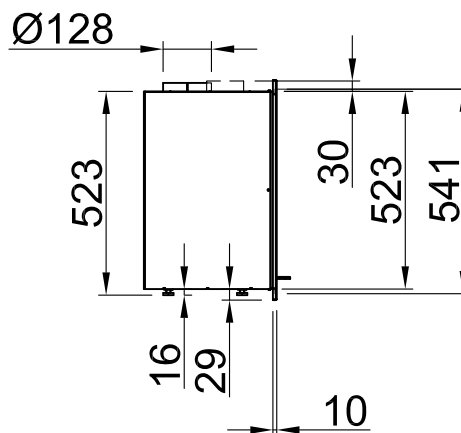

Linear Cassette XS 500 + frame 45mm

RLA

2016/06/01