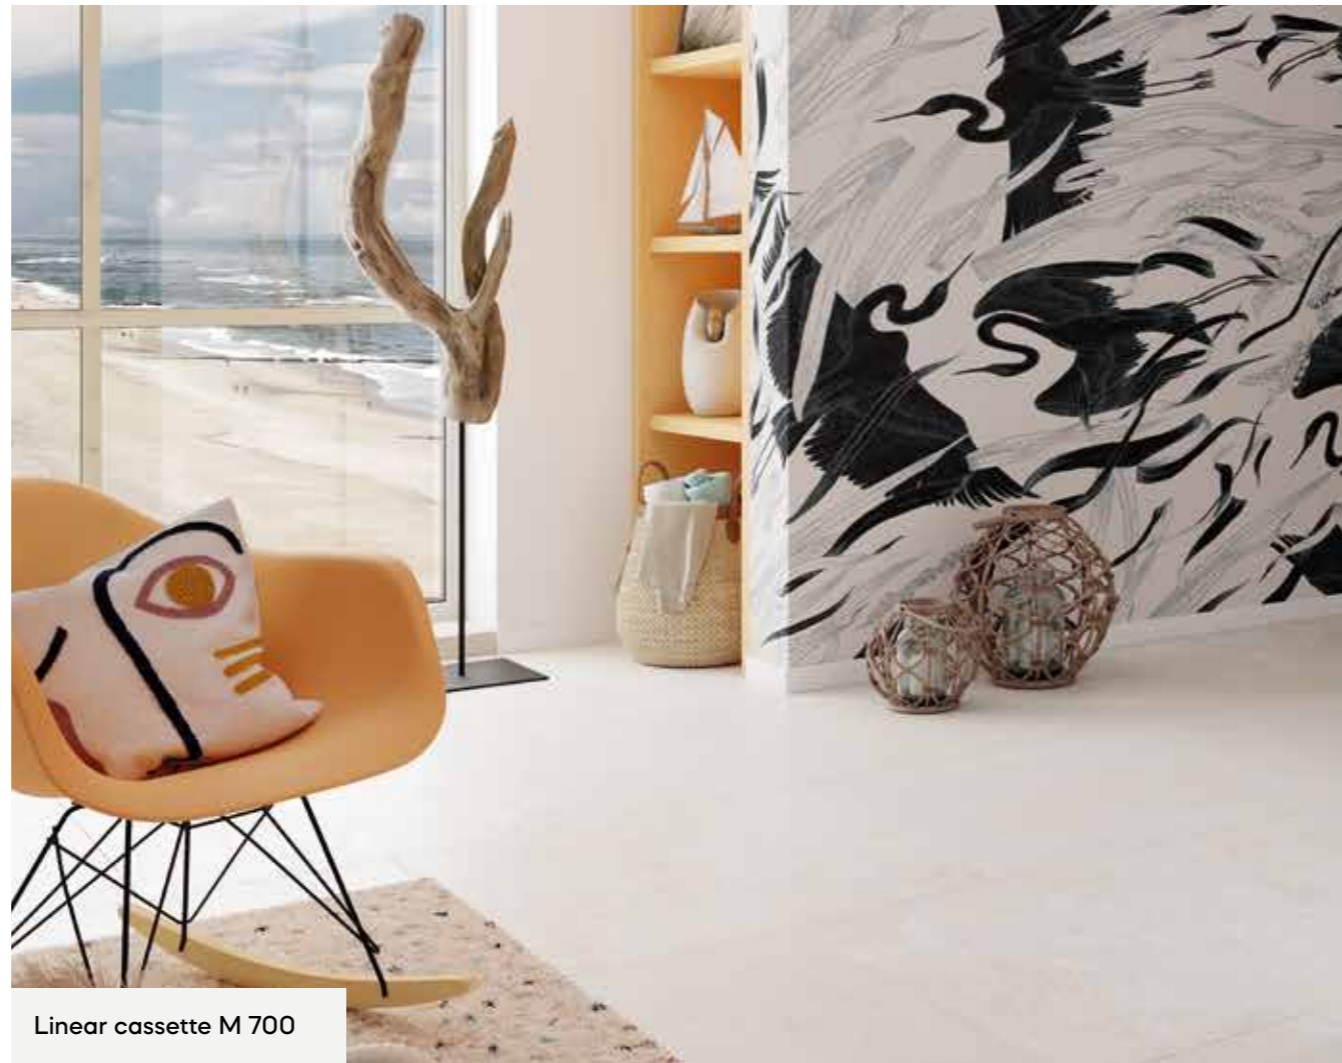

LINEAR

For more efficiency

All Spartherm Linear cassettes comply with the 2nd level of the German Federal Emission Control Act (BImSchV.) and are available in five sizes and with different screen widths.

Linear cassette M 700