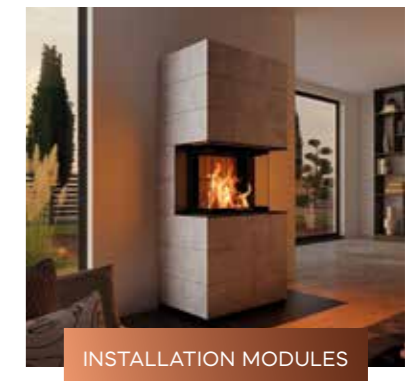

## Fireplace cassette small and large

Fireplace cassette small

Fireplace cassette large

# SPARTHERM® PRODUCT RANGE

PREMIUM EDITION

HIGHLIGHTS

COMPACT UNITS

FIREPLACE INSERTS

STOVES

INSTALLATION MODULES

TILED STOVES

FIREPLACE CASSETTES

OUTDOOR

COMPLETE FIREPLACES

SMALL STORAGE STOVES

SMART FIREPLACE ASSISTANCE FUNCTIONS

DESIGN YOUR UNIQUE  
**MOMENTS OF FIRE.**