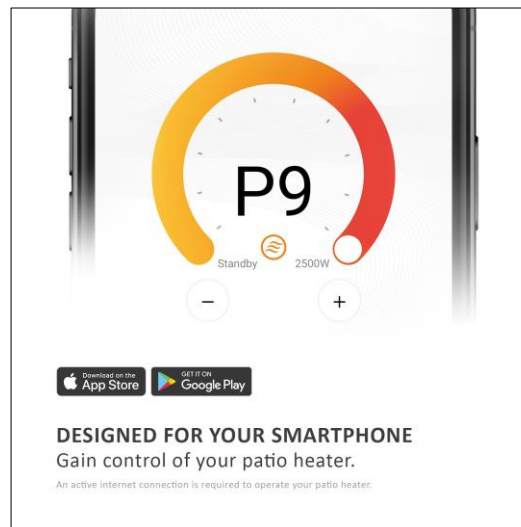

DESIGNED FOR YOUR SMARTPHONE

Gain control of your patio heater.