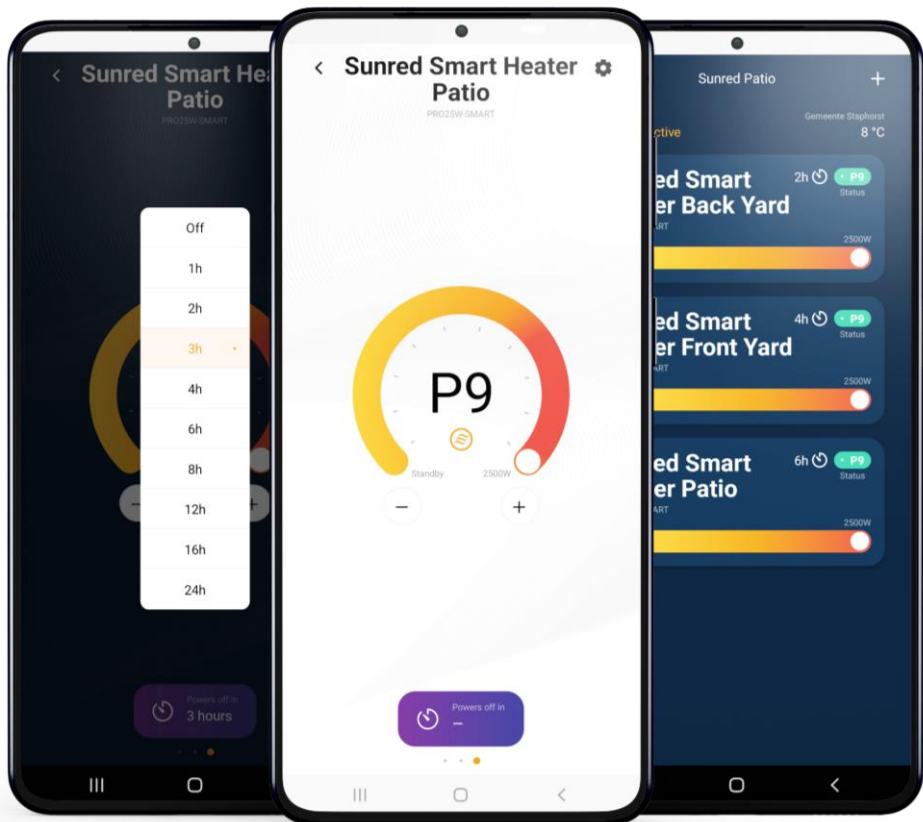

Code: RD-DARK-25S

EAN: 8719956292163

Additional info

Sunred Heater Dark Standing Black 2500 Watt

Settings: 650/1300/2000 Watt

Cable cord: 1,8 m

On/off switch: button

Incl. remote control, soft touch and wall bracket

Heating Element: Carbon Rose Gold Technology

Dimensions: 81,7 x 150-198 cm - 12 kg

Radiation range: 25 m² - Hz 10 m²

DESIGNED FOR YOUR SMARTPHONE

Gain control of your patio heater.

An active internet connection is required to operate your patio heater.

Unlock powerful control options with the Sunred app

- Easily manage your heater(s)
- Adjust heat intensity
- Add more than 100+ devices
- Group heaters in different areas

Sunred Heater Triangle Dark Smart Wall Black 2500 Watt