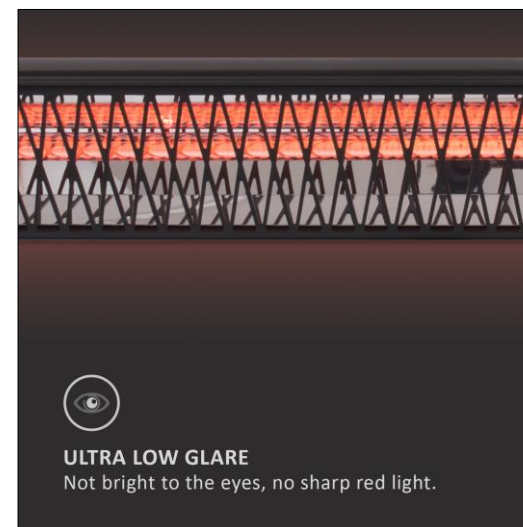

ULTRA LOW GLARE

Not bright to the eyes, no sharp red light.