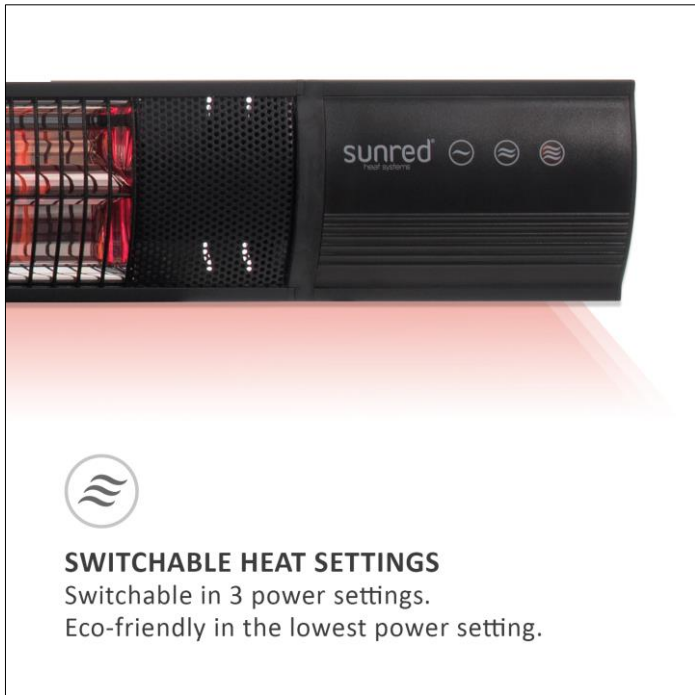

SWITCHABLE HEAT SETTINGS

Switchable in 3 power settings.
Eco-friendly in the lowest power setting.