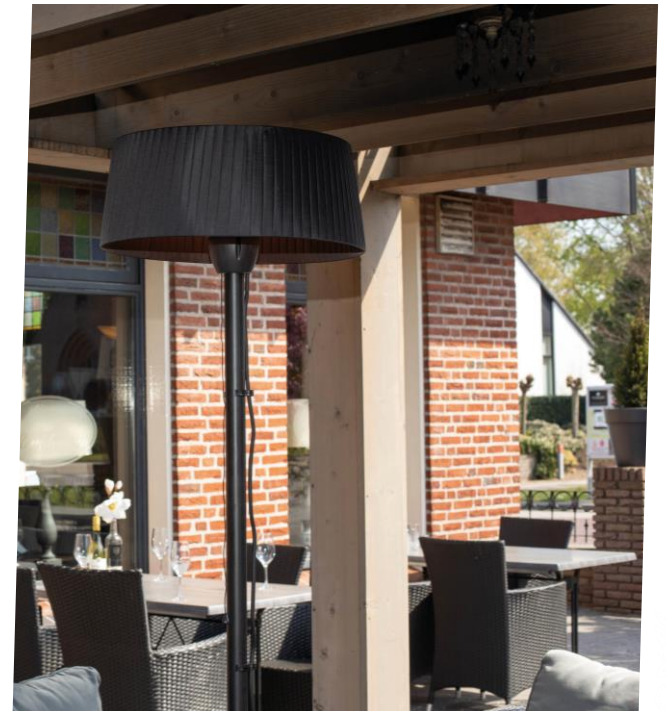

On/off switch: pull cord

With safeguard tipover

Heating Element: Halogen

Dimensions: 195 x 50 cm dia - 12 kg

Radiation range: 12 m² - Hz 5 m²*

*based on the ideal situation

Sunred Heater Artix Bright Hanging Black 1800 Watt