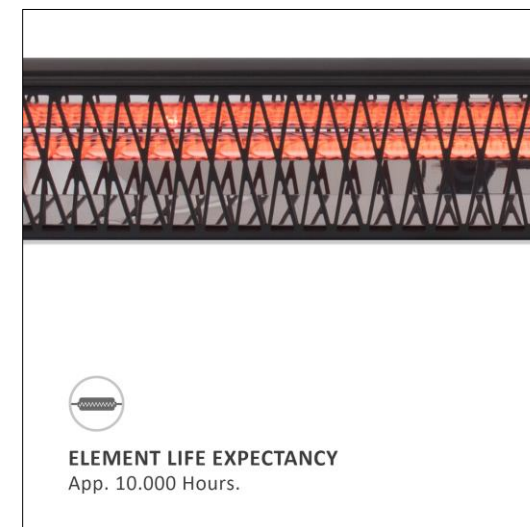

ELEMENT LIFE EXPECTANCY

App. 10.000 Hours.

*based on the ideal situation