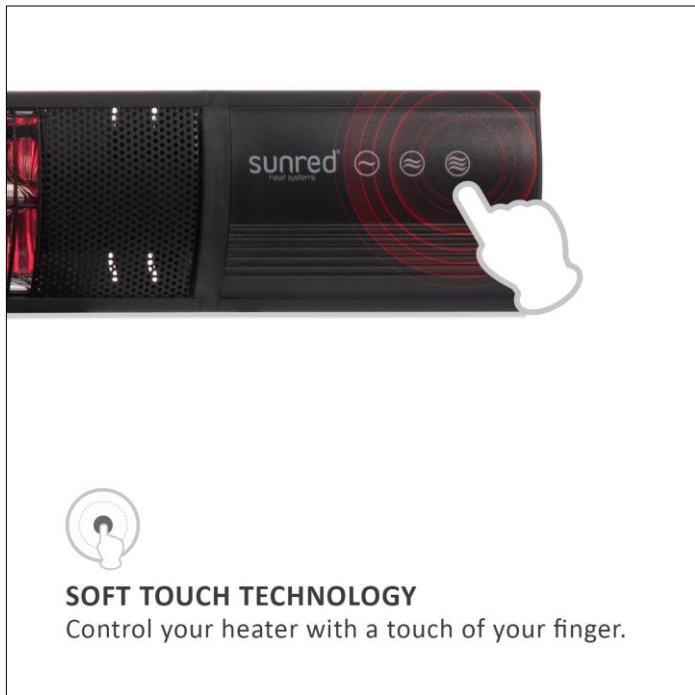

Heating Element: Carbon Rose Gold Technology

Dimensions: 81,7 x 10 x 14,1 cm

Radiation range: 25 m2 - Hz 10m2

PRODUCT VIDEO

LIFESTYLE VIDEO

ULTRA LOW GLARE

Not bright to the eyes, no sharp red light.

SOFT TOUCH TECHNOLOGY