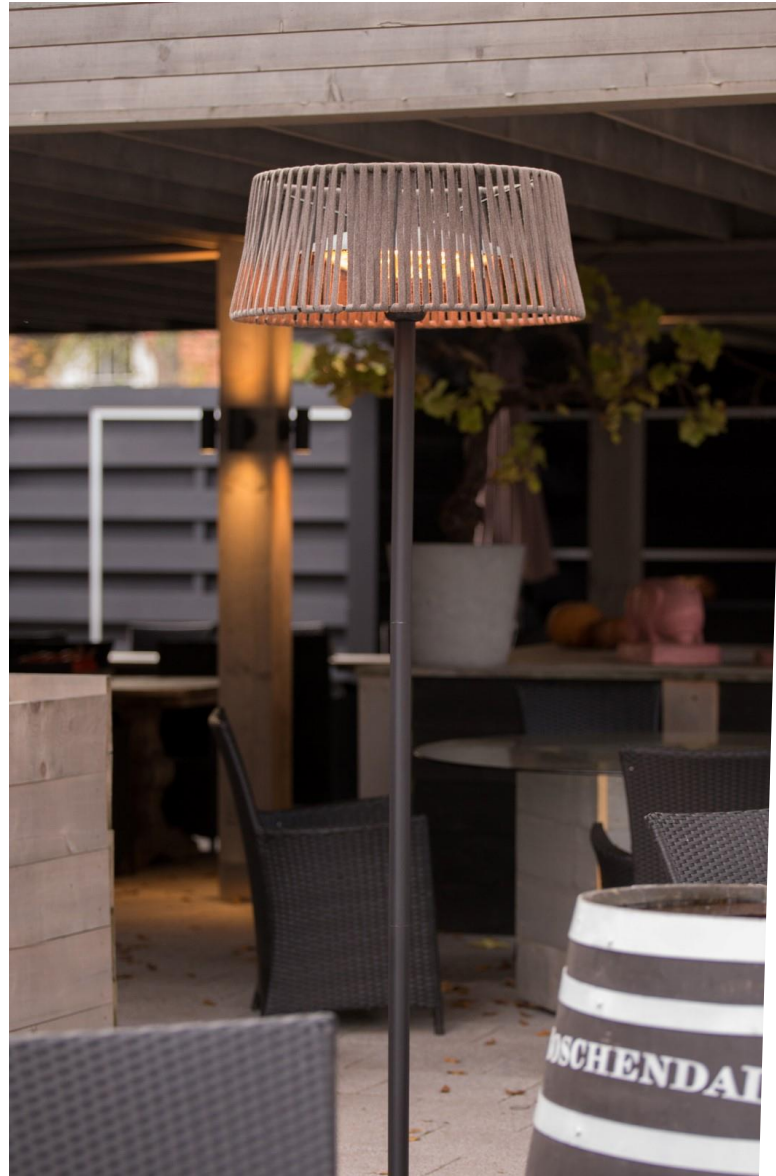

Sunred Heater Artix Corda Bright Standing Brown 2100 Watt

B R I G H T

Information

Code: ARTIX M-SO BROWN

EAN: 8719956290787

Additional info

Artix Corda Bright Standing Brown 2100 Watt

Settings: 900/1200/2100 Watt

Cable cord: 1,8 m

On/off switch: button

Incl. safeguard tipover and Olefin head

Heating Element: Halogen

Dimensions: 213 x 60 cm dia - 16 kg

Radiation range: 17 m² - 7 m²*

*based on the ideal situation