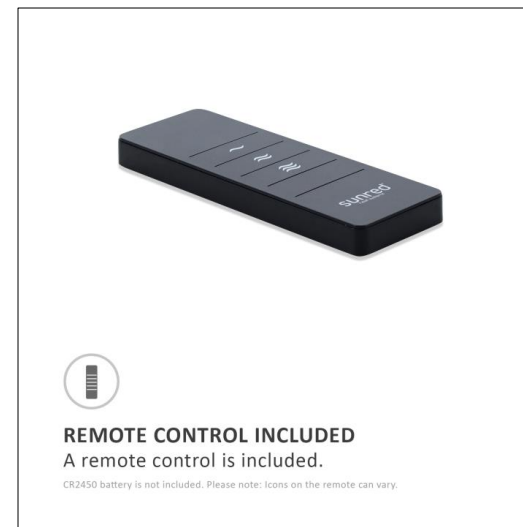

REMOTE CONTROL INCLUDED

A remote control is included.