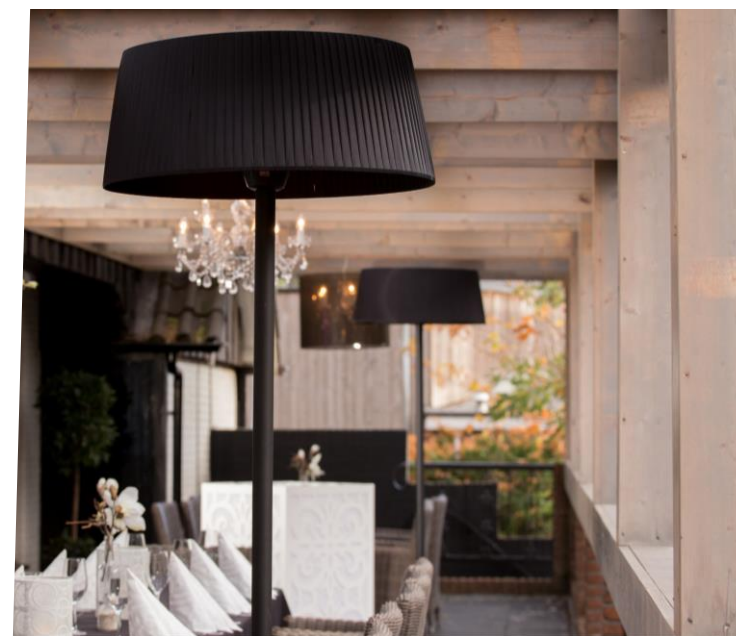

Sunred Heater Artix Bright Standing Black 2100 Watt

B R I G H T

Information

Code: ARTIX SB BASIC

EAN: 8718801853092

Additional info

Sunred Heater Artix Bright Standing Black 2100 Watt

Settings: 900/1200/2100 Watt

Cable cord: 1,8 m

On/off switch: button

Incl. safeguard tipover

Heating Element: Halogen

Dimensions: 224 x 74 cm dia - 15,6 kg

Radiation range: 17 m² - 7 m²