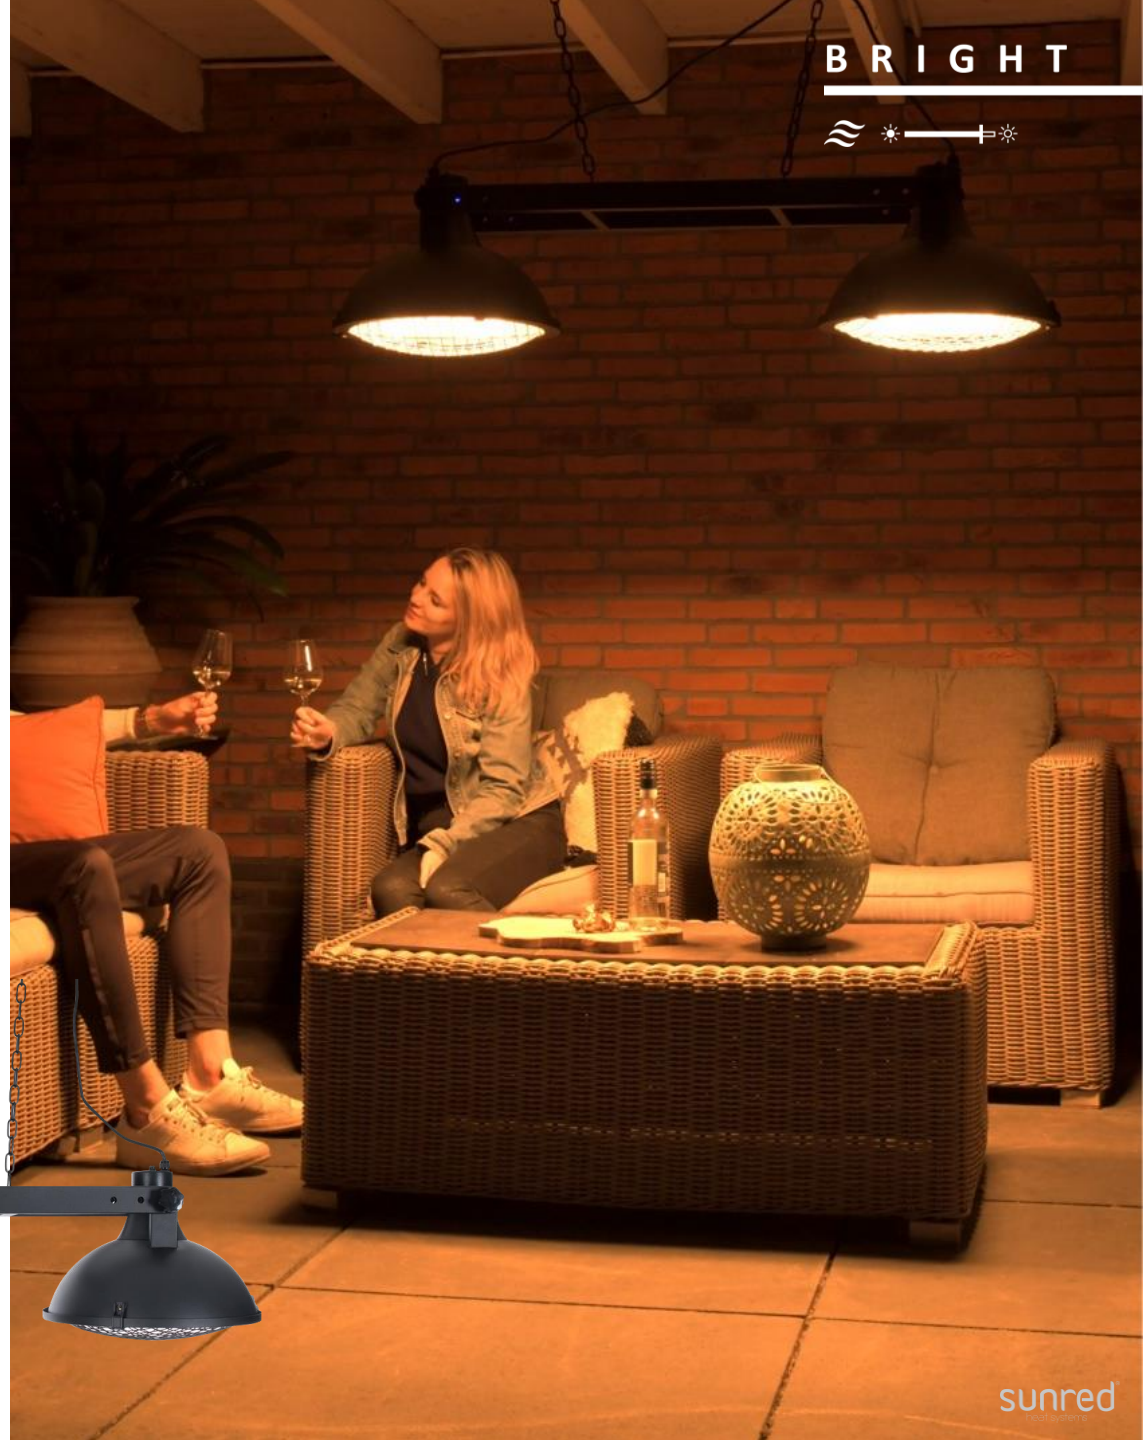

Additional info

Sunred Heater Indus II Bright Hanging Black 3000 Watt

Settings: 1500/1500/3000 Watt

Cable cord: 1,8 m

On/off switch: switch

Incl. remote control, chain and soft touch technology

Heating Element: Halogen

Dimensions: 132 x 42,5 x 34,5 cm - 10 kg

Radiation range: 24 m² - Hz 9 m²*