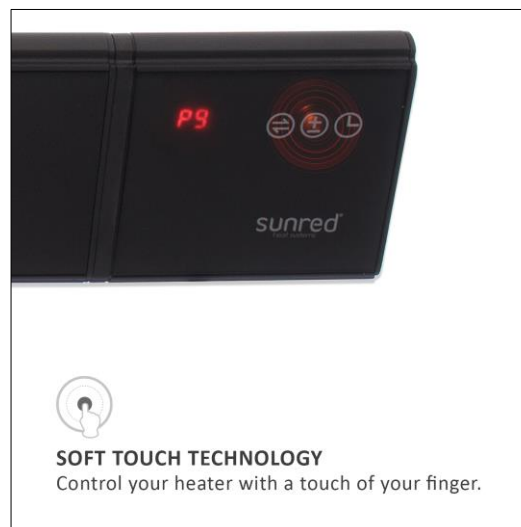

SOFT TOUCH TECHNOLOGY

Control your heater with a touch of your finger.