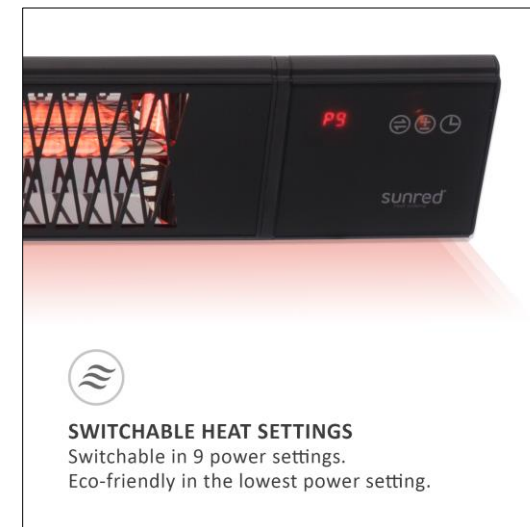

SWITCHABLE HEAT SETTINGS

Switchable in 9 power settings.

Eco-friendly in the lowest power setting.