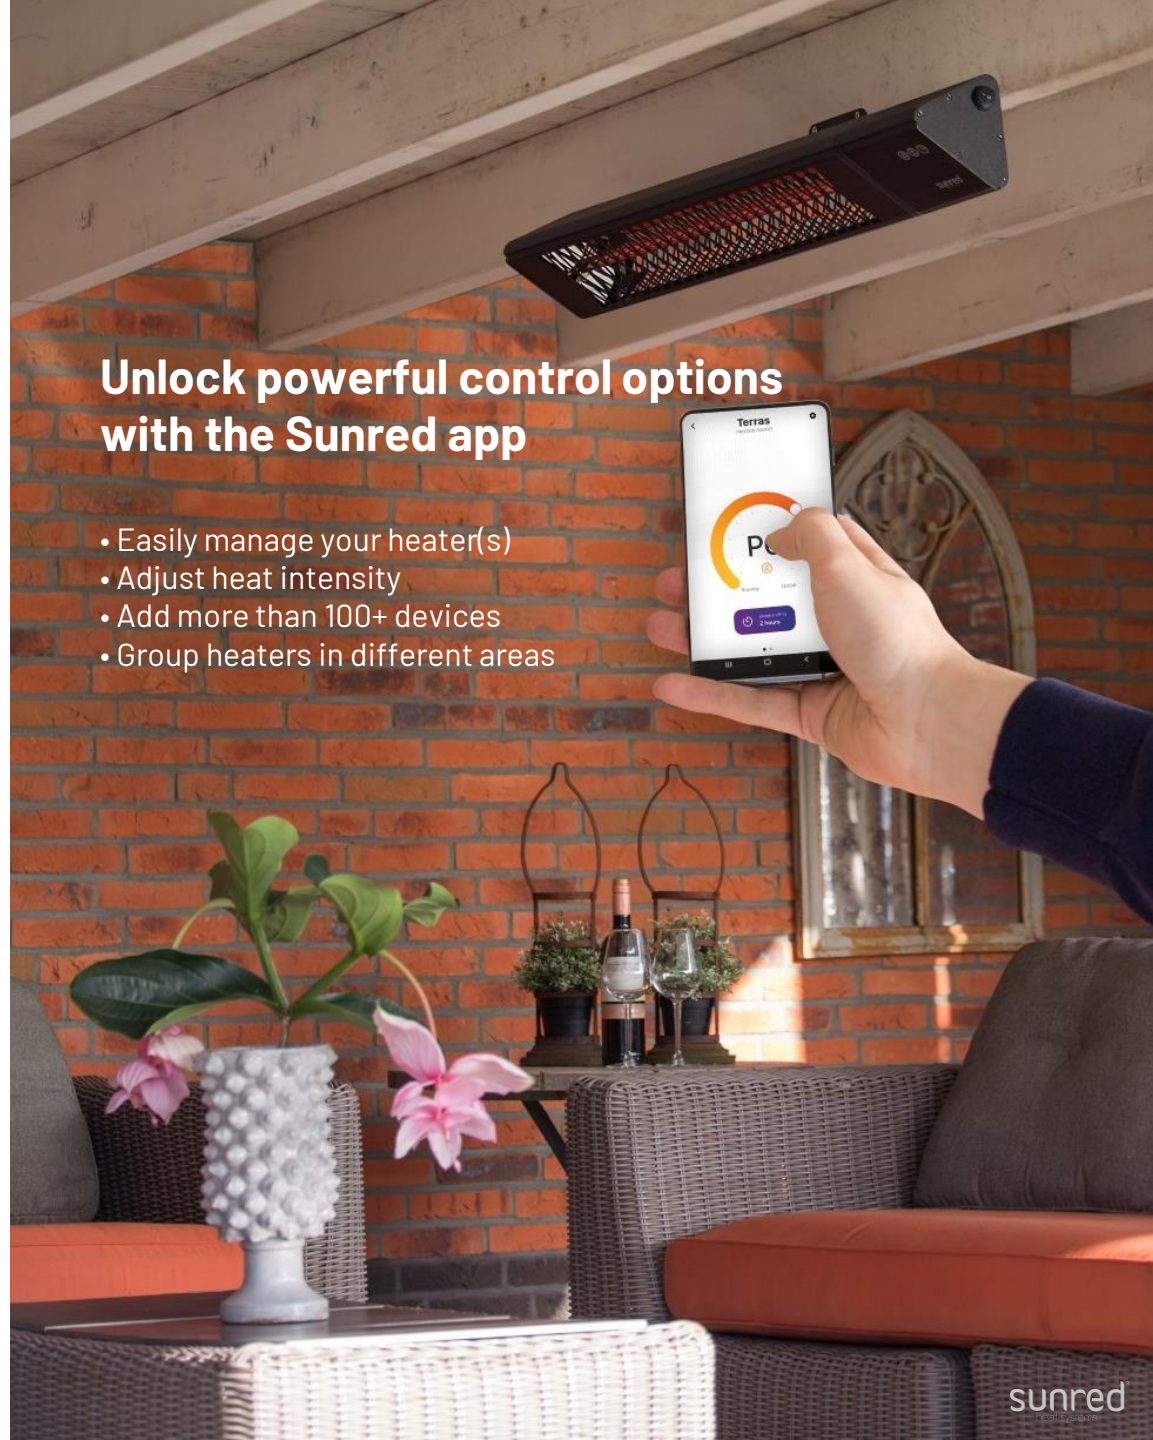

Unlock powerful control options with the Sunred app

- Easily manage your heater(s)
- Adjust heat intensity
- Add more than 100+ devices
- Group heaters in different areas

Sunred Heater Triangle Dark Smart Wall Black 2500 Watt