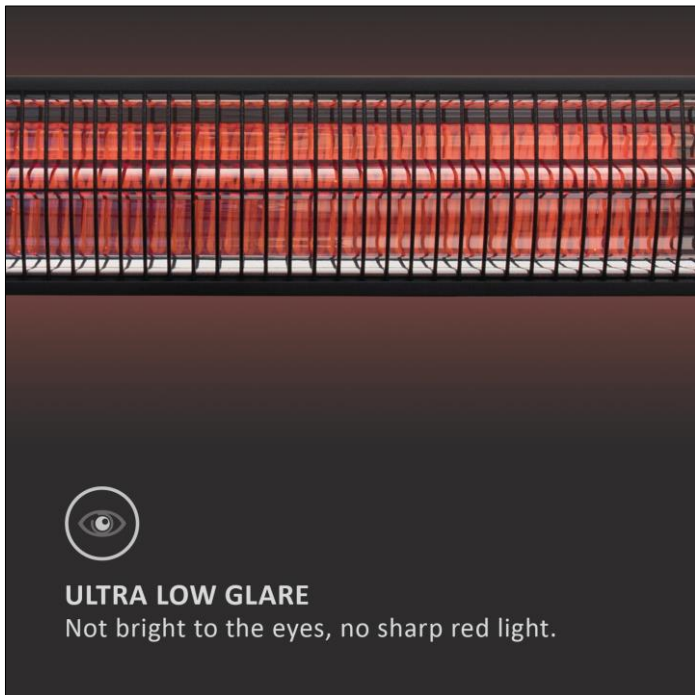

Heating Element: Carbon Rose Gold Technology

Dimensions: 81,7 x 10 x 14,1 cm

Radiation range: 25 m2 - Hz 10m2

PRODUCT VIDEO

LIFESTYLE VIDEO

ULTRA LOW GLARE

Not bright to the eyes, no sharp red light.

SOFT TOUCH TECHNOLOGY